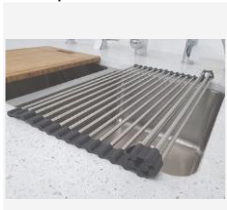

Min Cabinet Size:

800mm

Installation:

Inset-mount

Material:

Stainless steel. Made in Holland from REGINOX

Tap Holes:

1 tap hole.

Optional Accessories

Board S1300

Collander DT04

Glass chopping board
(for using on the Bench)

Roll up drainer RD2

Bench Protector

Space Saver Spazio Kit

Space Saver Spazio Kit